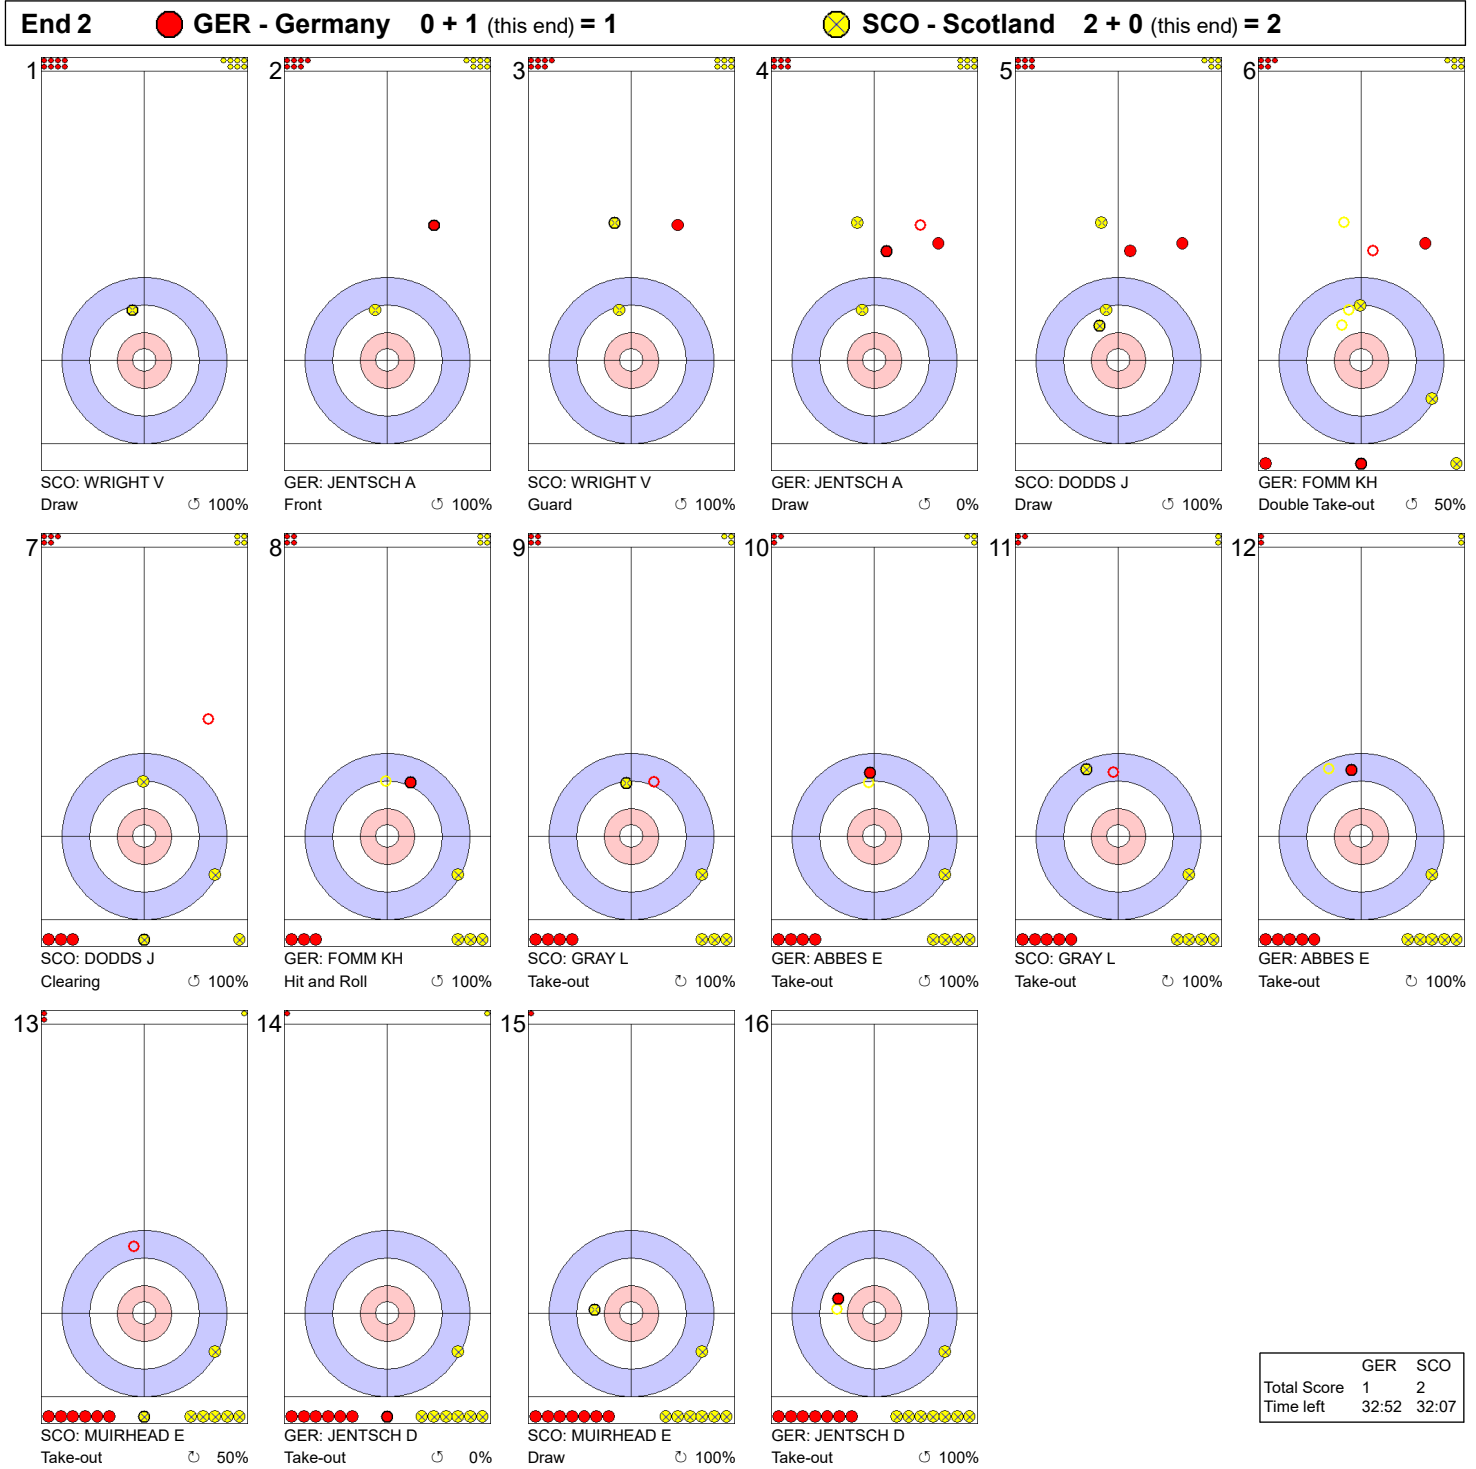

Game - Shot by Shot

Legend:
 Clockwise Counter-clockwise - Not considered

Game - Shot by Shot

Legend:
 ↻ Clockwise ↺ Counter-clockwise - Not considered

Game - Shot by Shot

| | GER | SCO |
|-------------|-------|-------|
| Total Score | 3 | 2 |
| Time left | 29:15 | 28:57 |

Legend:
 ↻ Clockwise ↺ Counter-clockwise - Not considered

Game - Shot by Shot

Legend:
 ↻ Clockwise ↺ Counter-clockwise - Not considered

Game - Shot by Shot

Legend:
 ↻ Clockwise ↺ Counter-clockwise - Not considered

Game - Shot by Shot

Legend:
 ↻ Clockwise ↺ Counter-clockwise - Not considered

Game - Shot by Shot

Legend:
 ↻ Clockwise ↺ Counter-clockwise - Not considered