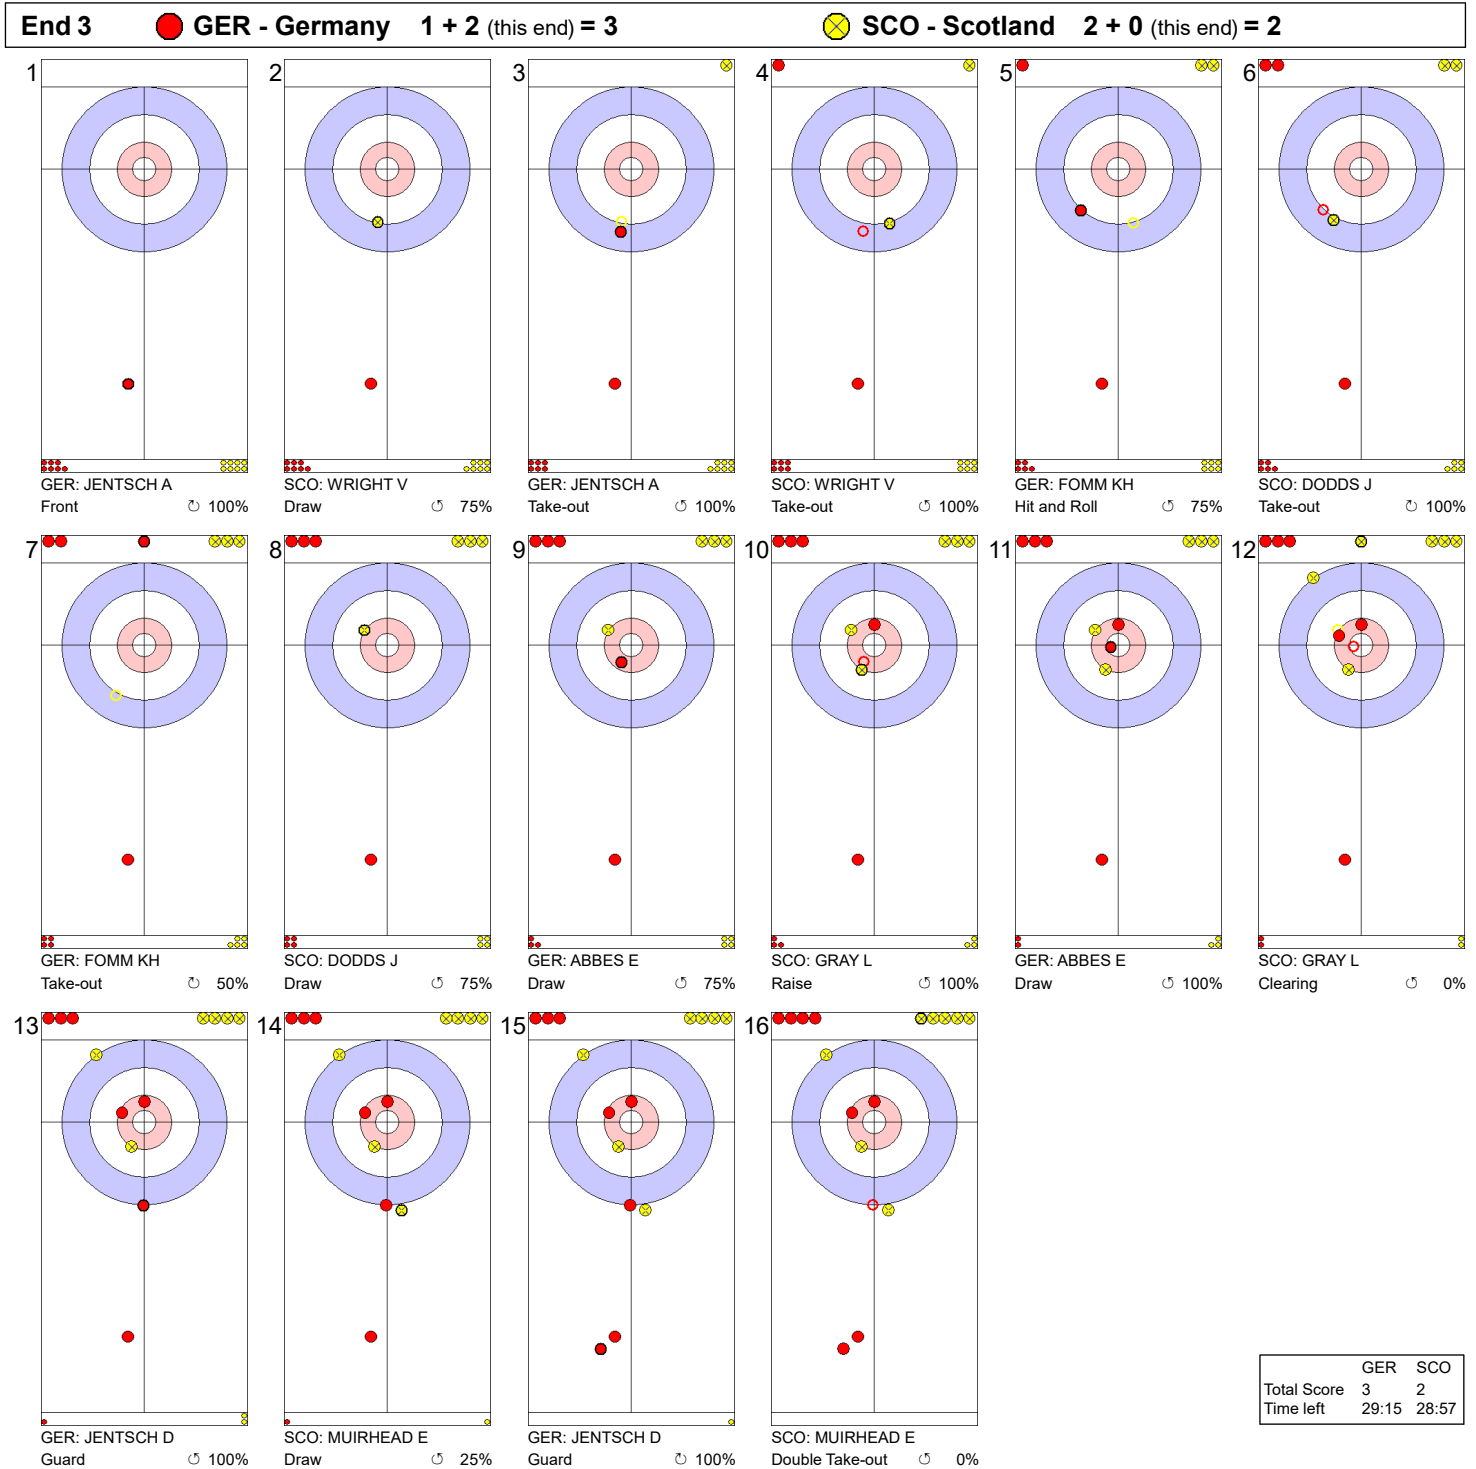

Game - Shot by Shot

Legend:
 Clockwise Counter-clockwise - Not considered

Game - Shot by Shot

Legend:
 ↻ Clockwise ↺ Counter-clockwise - Not considered

Game - Shot by Shot

| | GER | SCO |
|-------------|-------|-------|
| Total Score | 3 | 2 |
| Time left | 29:15 | 28:57 |

Legend:
 ↻ Clockwise ↺ Counter-clockwise - Not considered

Game - Shot by Shot

Legend:
 ↻ Clockwise ↺ Counter-clockwise - Not considered

Game - Shot by Shot

Legend:
 ↻ Clockwise ↺ Counter-clockwise - Not considered

Game - Shot by Shot

Legend:
 ↻ Clockwise ↺ Counter-clockwise - Not considered

Game - Shot by Shot

Legend:
 ↻ Clockwise ↺ Counter-clockwise - Not considered