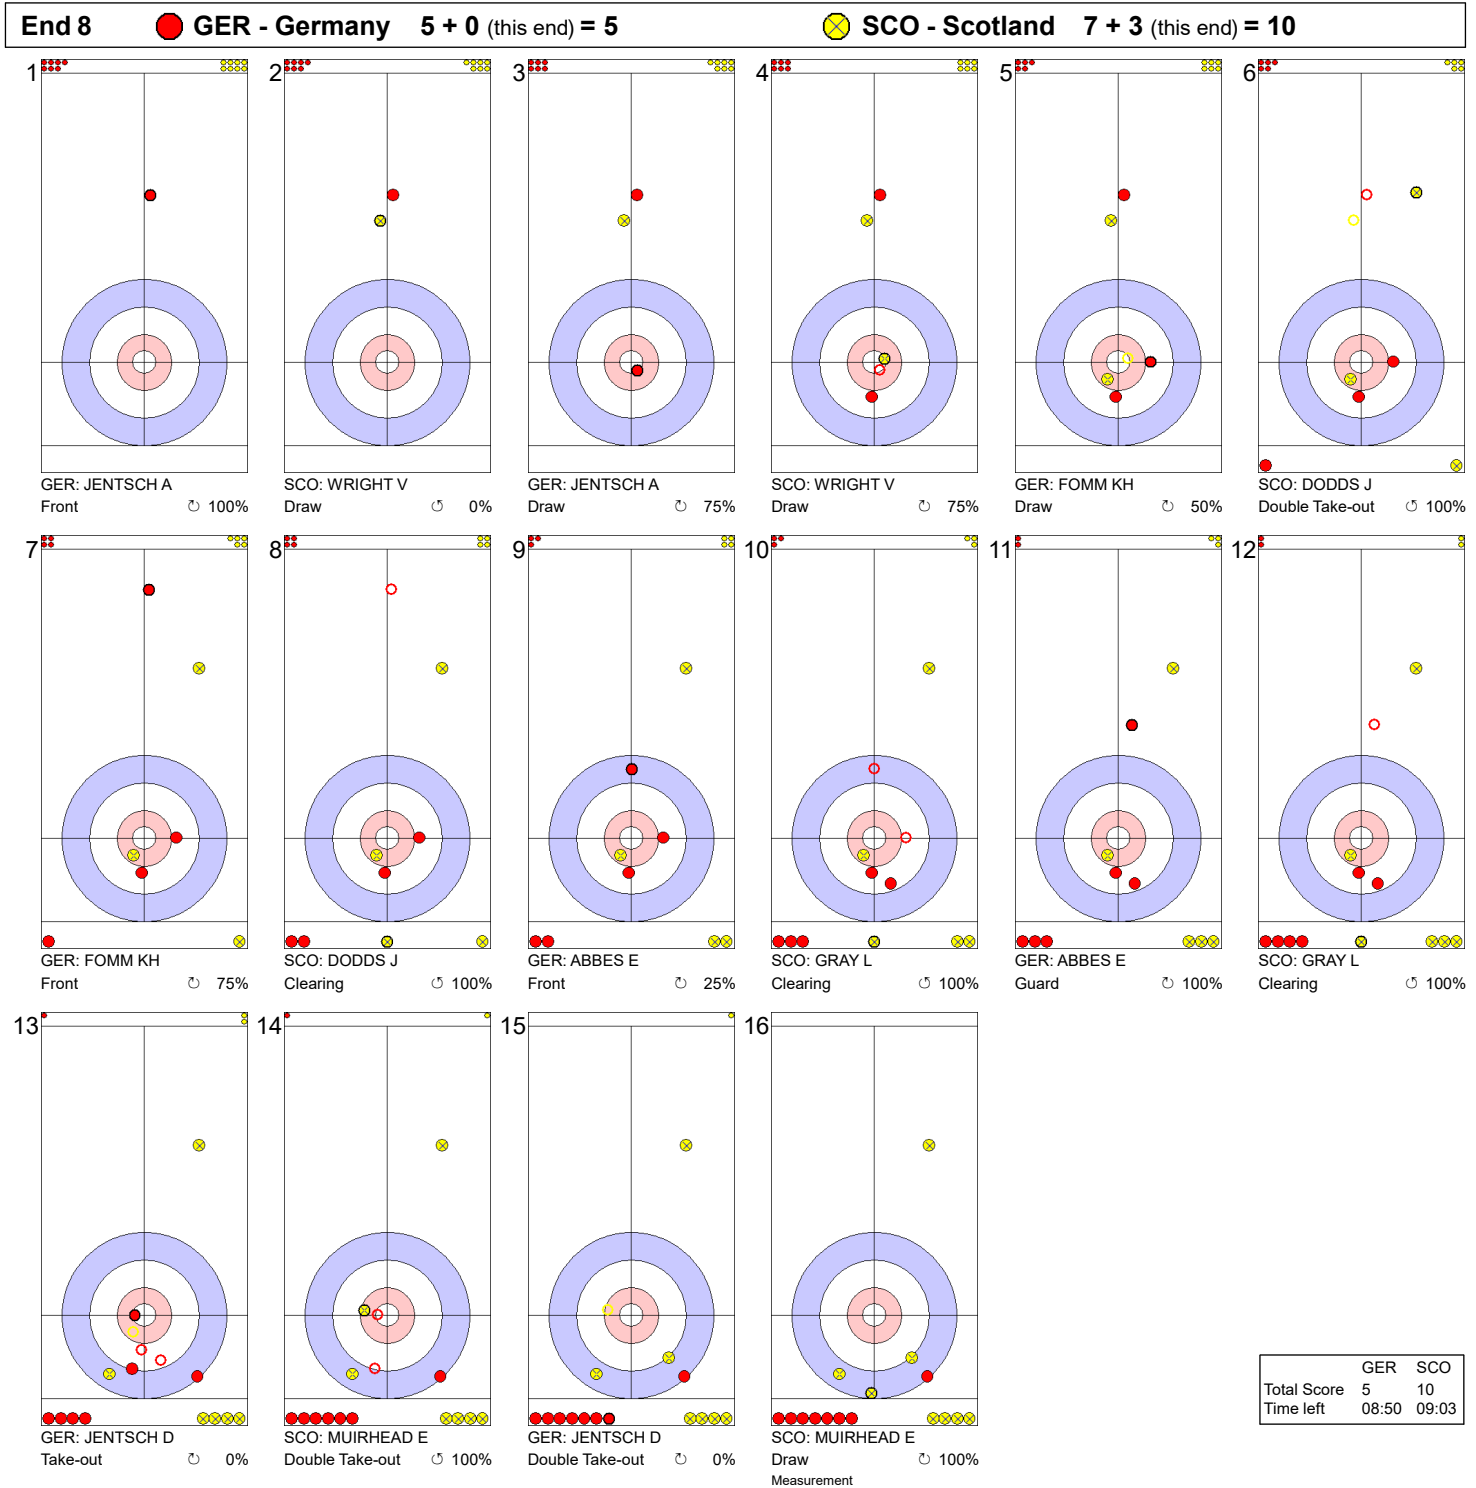

Game - Shot by Shot

Legend:
 Clockwise Counter-clockwise - Not considered

Game - Shot by Shot

Legend:
 ↻ Clockwise ↺ Counter-clockwise - Not considered

Game - Shot by Shot

| | GER | SCO |
|-------------|-------|-------|
| Total Score | 3 | 2 |
| Time left | 29:15 | 28:57 |

Legend:
 ↻ Clockwise ↺ Counter-clockwise - Not considered

Game - Shot by Shot

Legend:
 ↻ Clockwise ↺ Counter-clockwise - Not considered

Game - Shot by Shot

Legend:
 ↻ Clockwise ↺ Counter-clockwise - Not considered

Game - Shot by Shot

Legend:
 ↻ Clockwise ↺ Counter-clockwise - Not considered

Game - Shot by Shot

Legend:
 ↻ Clockwise ↺ Counter-clockwise - Not considered