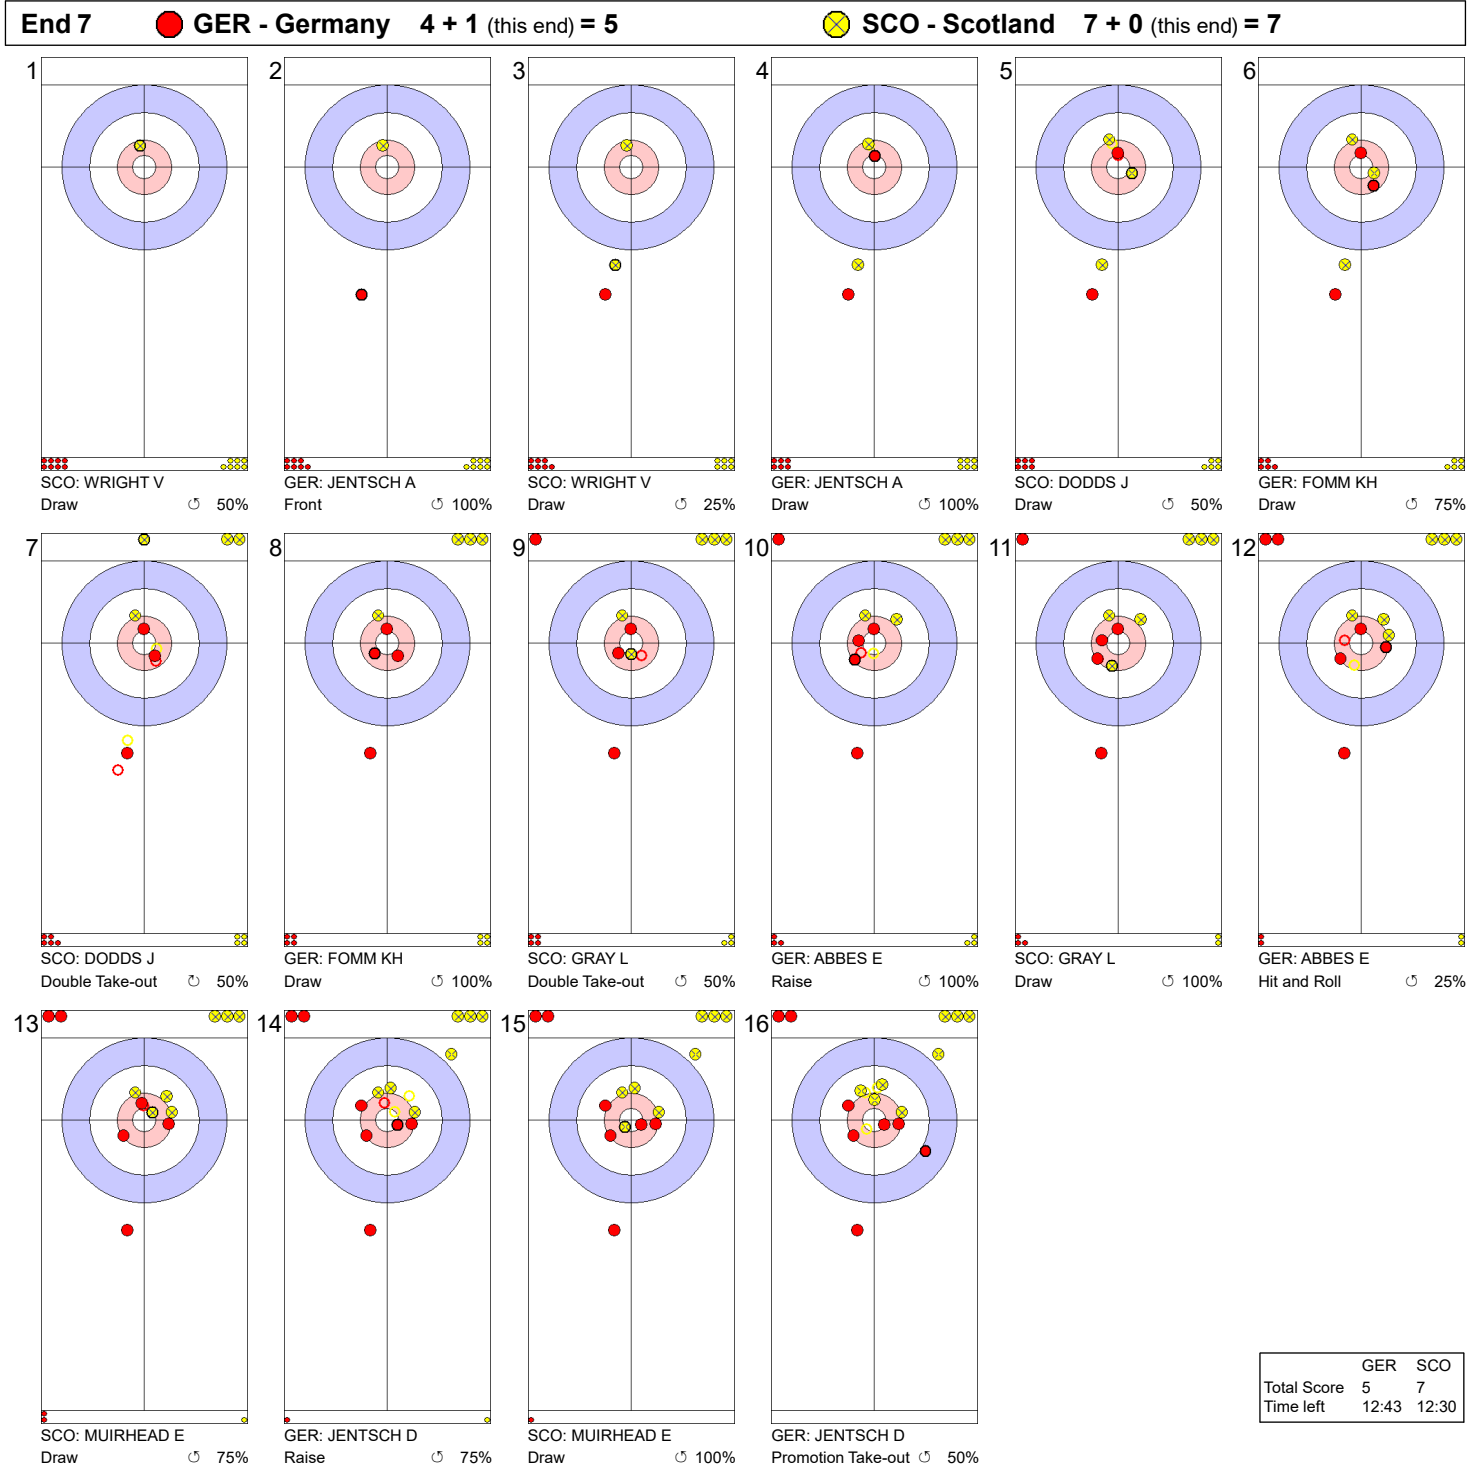

Game - Shot by Shot

Legend:
 Clockwise Counter-clockwise - Not considered

Game - Shot by Shot

Legend:
 ↻ Clockwise ↺ Counter-clockwise - Not considered

Game - Shot by Shot

| | GER | SCO |
|-------------|-------|-------|
| Total Score | 3 | 2 |
| Time left | 29:15 | 28:57 |

Legend:
 ↻ Clockwise ↺ Counter-clockwise - Not considered

Game - Shot by Shot

Legend:
 ↻ Clockwise ↺ Counter-clockwise - Not considered

Game - Shot by Shot

Legend:
 ↻ Clockwise ↺ Counter-clockwise - Not considered

Game - Shot by Shot

Legend:
 ↻ Clockwise ↺ Counter-clockwise - Not considered

Game - Shot by Shot

Legend:
 ↻ Clockwise ↺ Counter-clockwise - Not considered