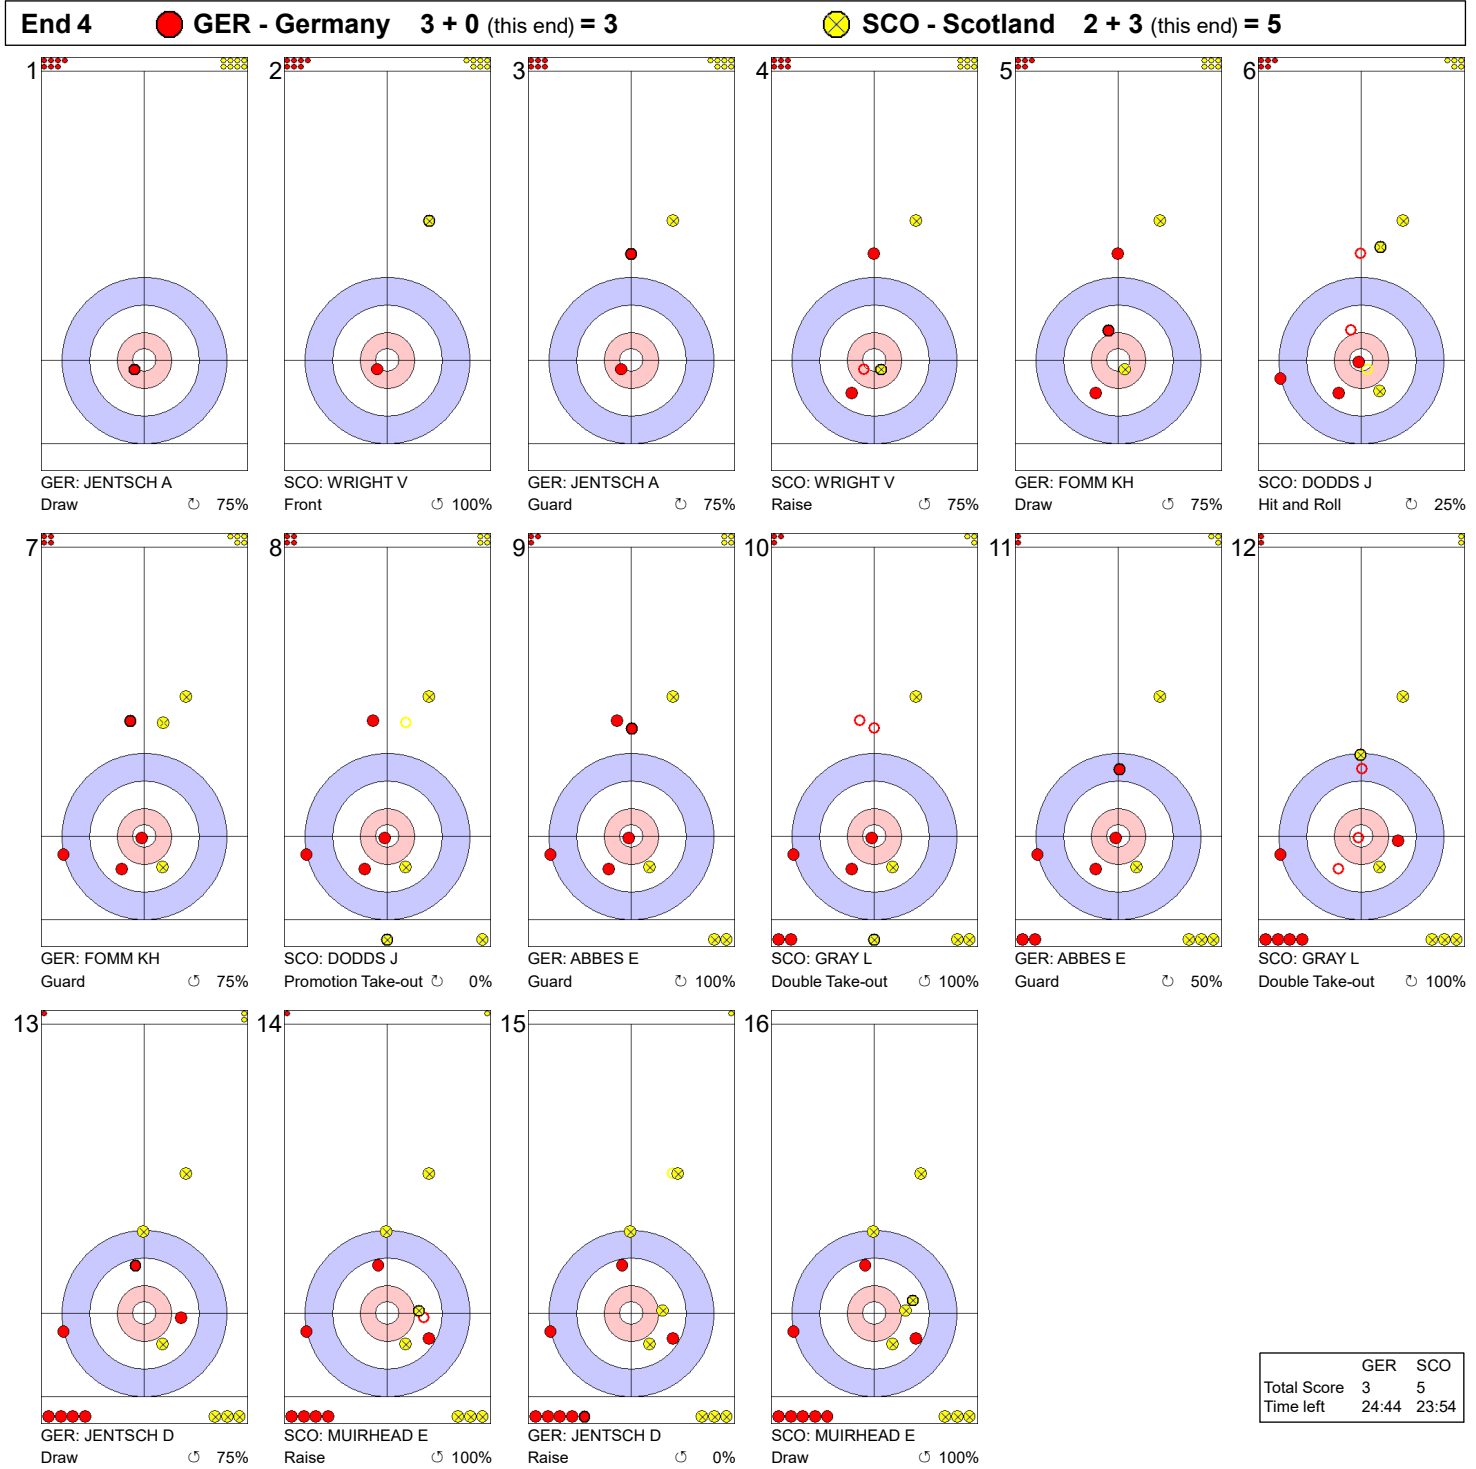

Game - Shot by Shot

Legend:
 Clockwise Counter-clockwise - Not considered

Game - Shot by Shot

Legend:
 ↻ Clockwise ↺ Counter-clockwise - Not considered

Game - Shot by Shot

| | GER | SCO |
|-------------|-------|-------|
| Total Score | 3 | 2 |
| Time left | 29:15 | 28:57 |

Legend:
 ↻ Clockwise ↺ Counter-clockwise - Not considered

Game - Shot by Shot

Legend:
 ↻ Clockwise ↺ Counter-clockwise - Not considered

Game - Shot by Shot

Legend:
 ↻ Clockwise ↺ Counter-clockwise - Not considered

Game - Shot by Shot

Legend:
 ↻ Clockwise ↺ Counter-clockwise - Not considered

Game - Shot by Shot

Legend:
 ↻ Clockwise ↺ Counter-clockwise - Not considered